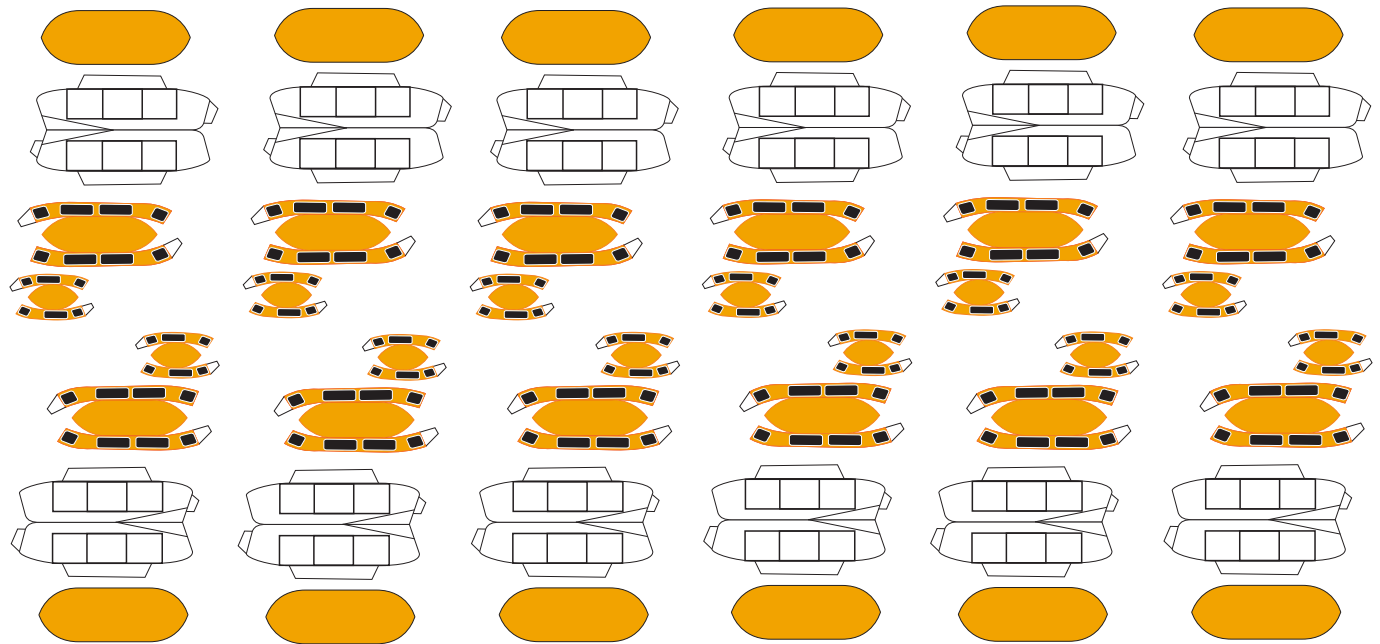

# SEEFLOTTE

Julius Perdana, Masato Nishiguchi

Valley Fold

8

000

Valley Fold  
!

7

! Valley Fold

Reserve

Reserve