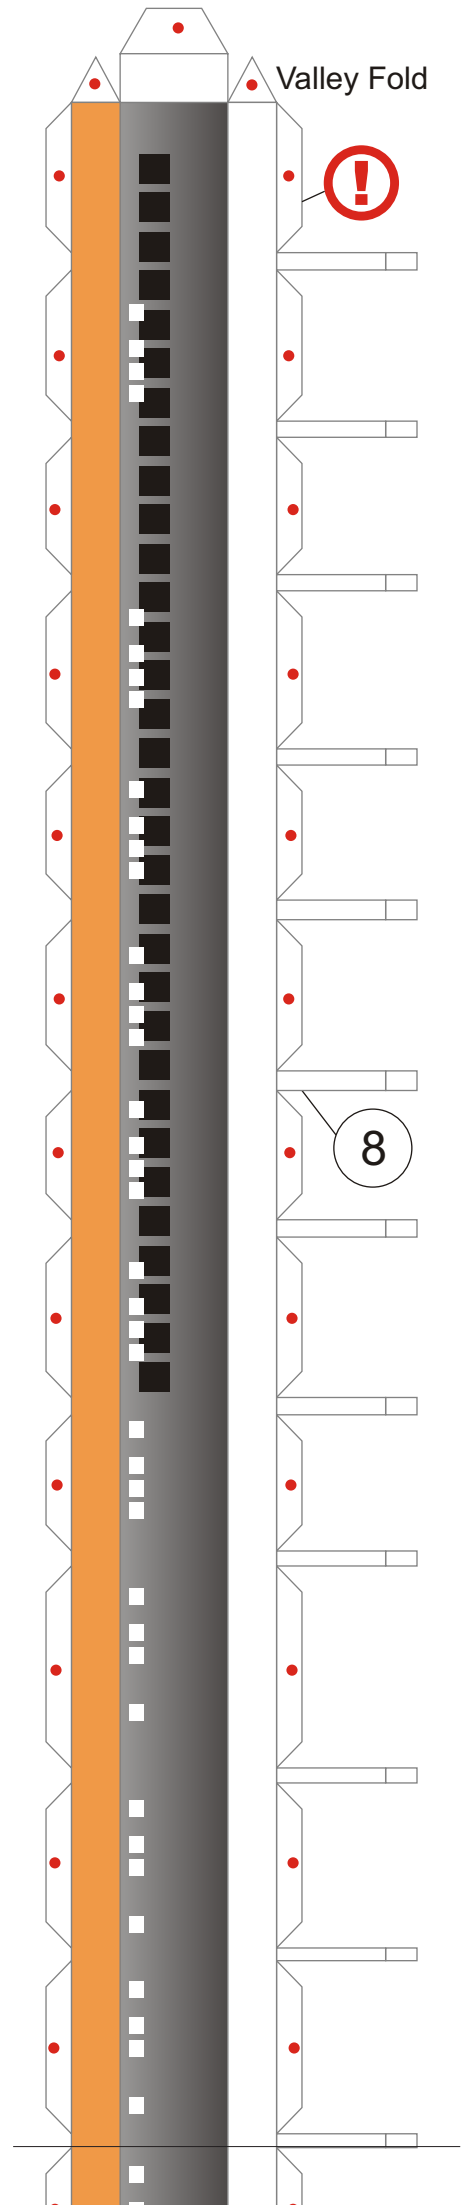

# SEEFLOTTE

Julius Perdana, Masato Nishiguchi

# COSTA PACIFICA

14-deck Concordia-class cruise ship

**FINCANTIERI**

M 1:600

Version 2.0

**REDESIGN!**

Corrected  
version

# МОРФЛОТ

Джулиус Пердана, Масато Нишигучи

Valley Fold

8

000

Valley Fold  
!

7

! Valley Fold

Reserve

Reserve