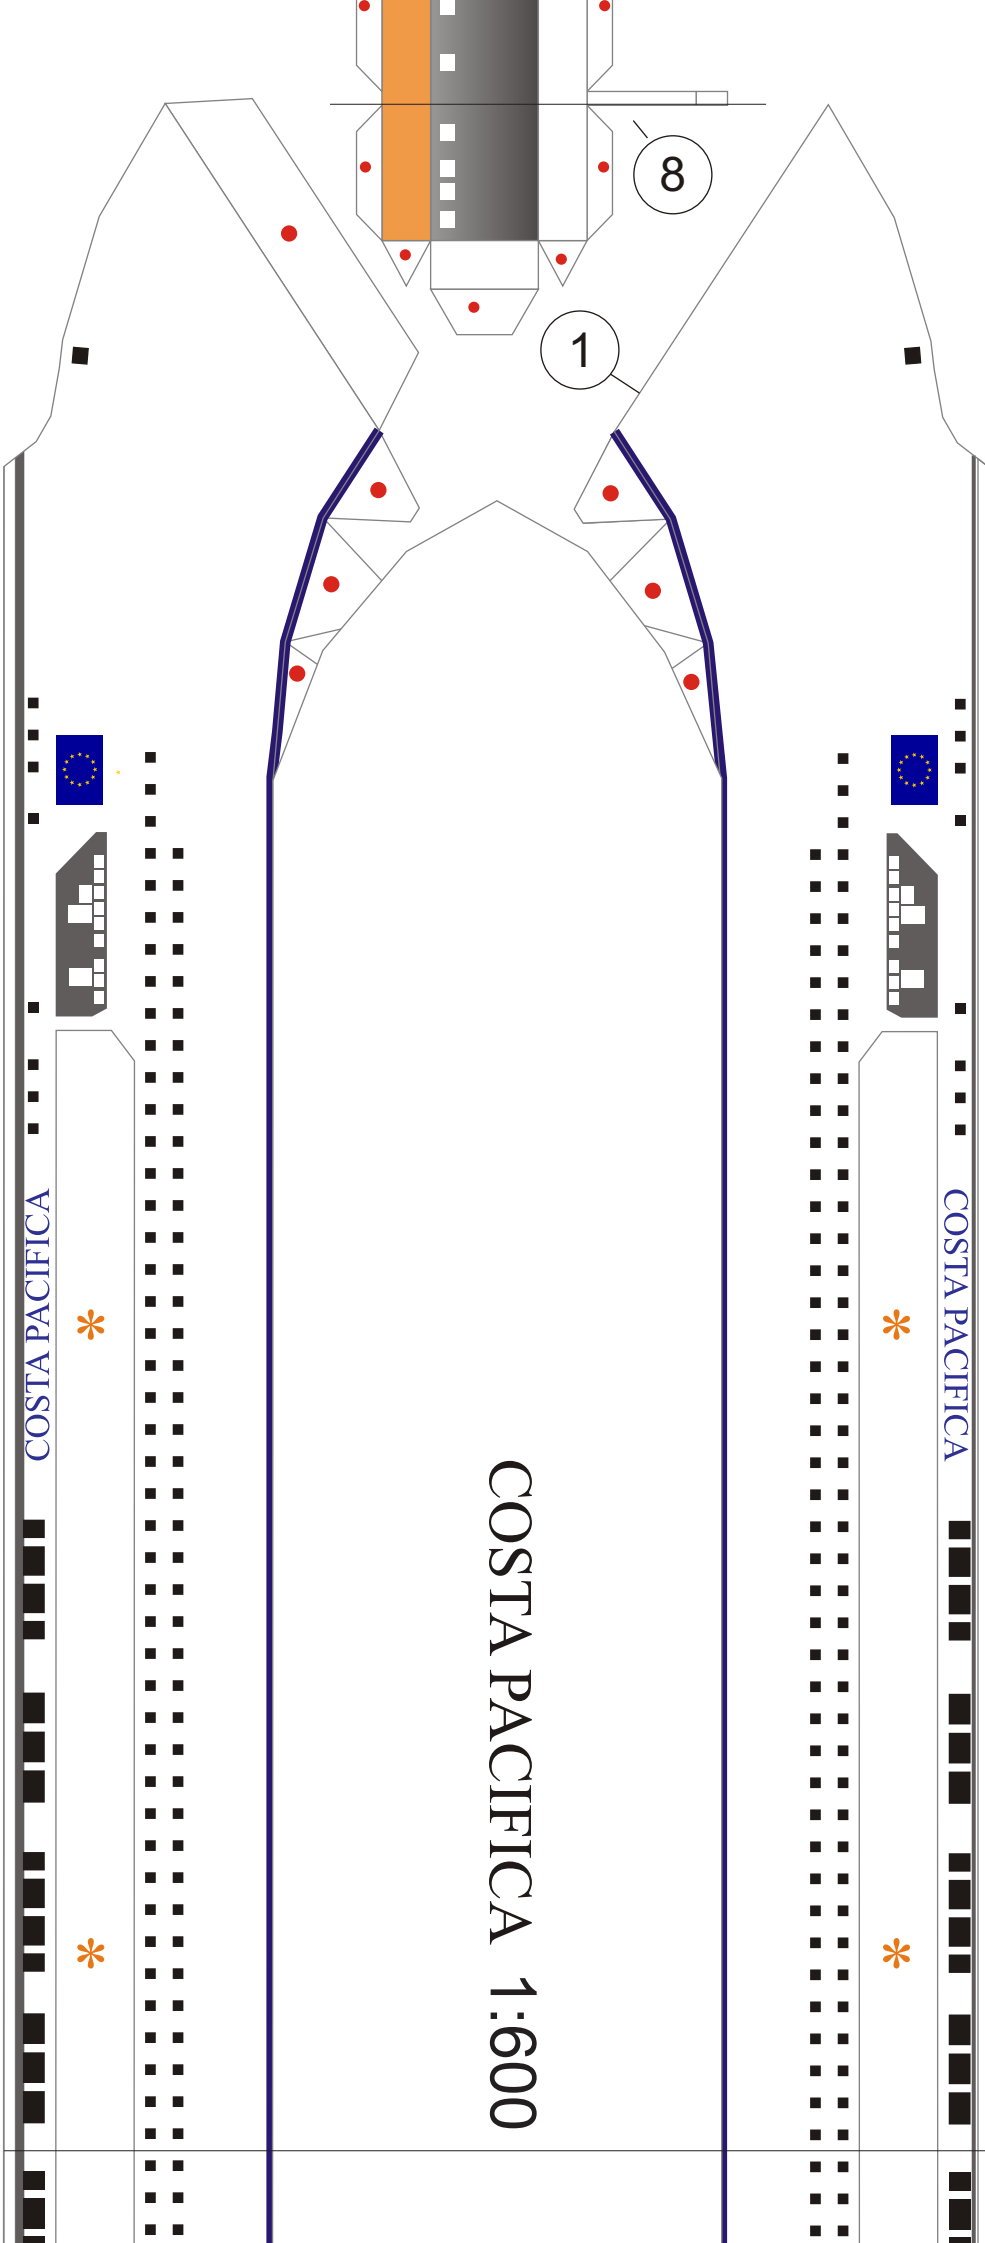

COSTA PACIFICA 1:600