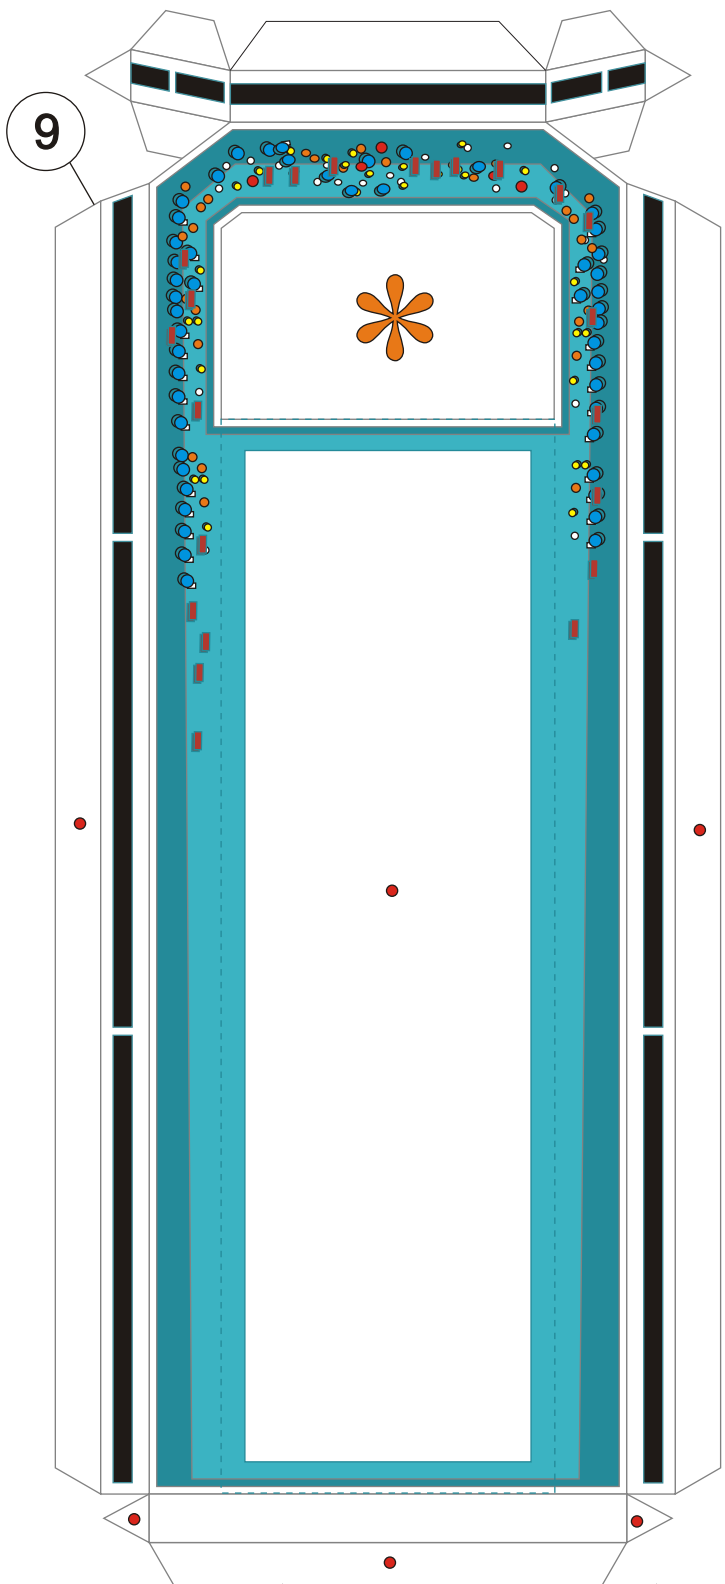

# SEEFLOTTE

Julius Perdana, Masato Nishiguchi

Valley Fold

8

000

Valley Fold  
!

7

! Valley Fold

Reserve

Reserve