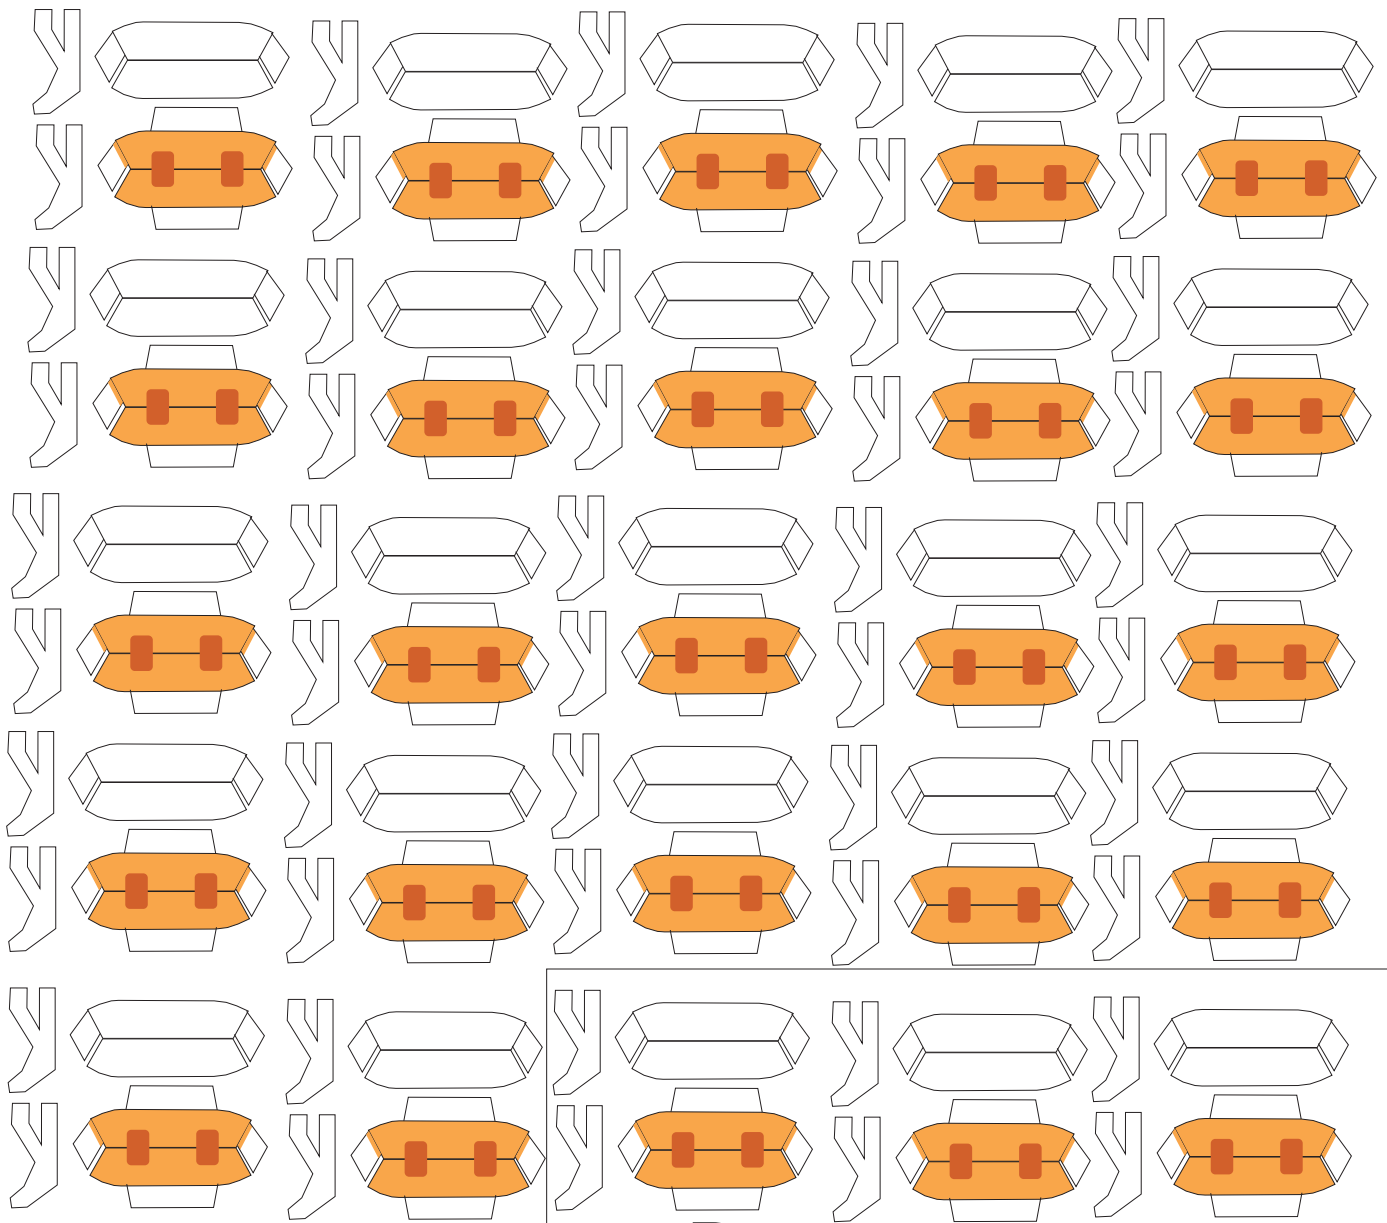

# SEEFLOTTE

Julius Perdana, Masato Nishiguchi

Valley Fold

8

000

Valley Fold  
!

7

! Valley Fold

Reserve

Reserve