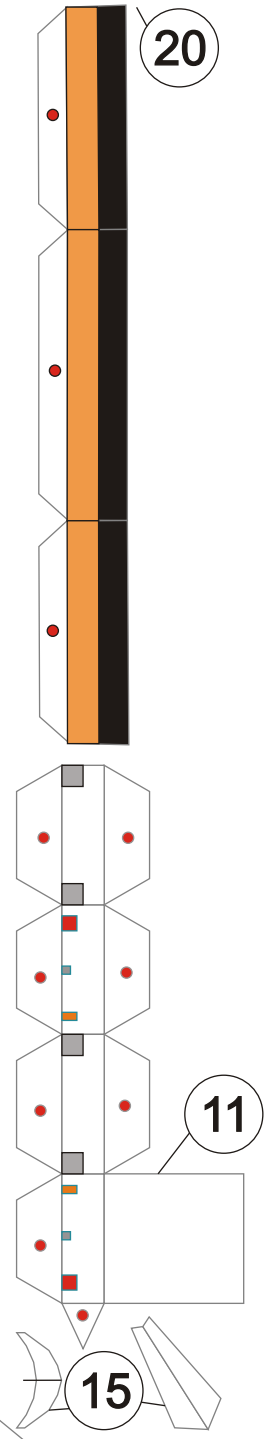

# SEEFLOTTE

Julius Perdana, Masato Nishiguchi

# COSTA PACIFICA

14-deck Concordia-class cruise ship

**FINCANTIERI**

M 1:600

Version 2.0

**REDESIGN!**

Corrected  
version

# МОРФЛОТ

Джулиус Пердана, Масато Нишигучи

Valley Fold

8

000

Valley Fold  
!

7

! Valley Fold

Reserve

Reserve